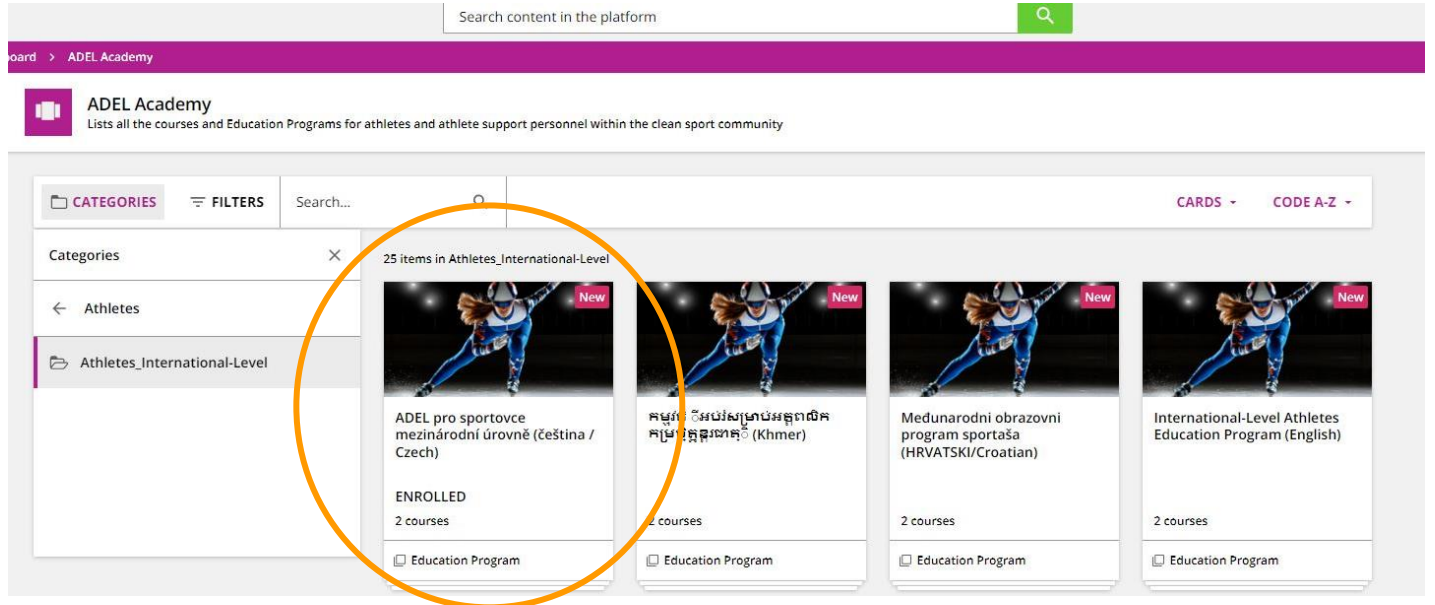

Jak najít kurz