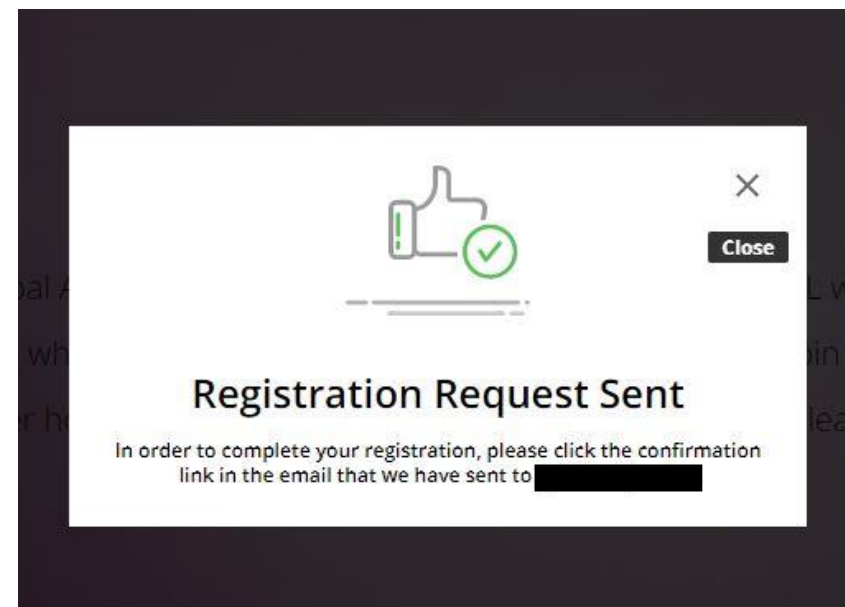

Potvrzení registrace

- ✓ na Vámi uvedený e-mail bylo zasláno potvrzení o registraci.
- ✓ registraci musíte potvrdit kliknutím na hypertextový odkaz.