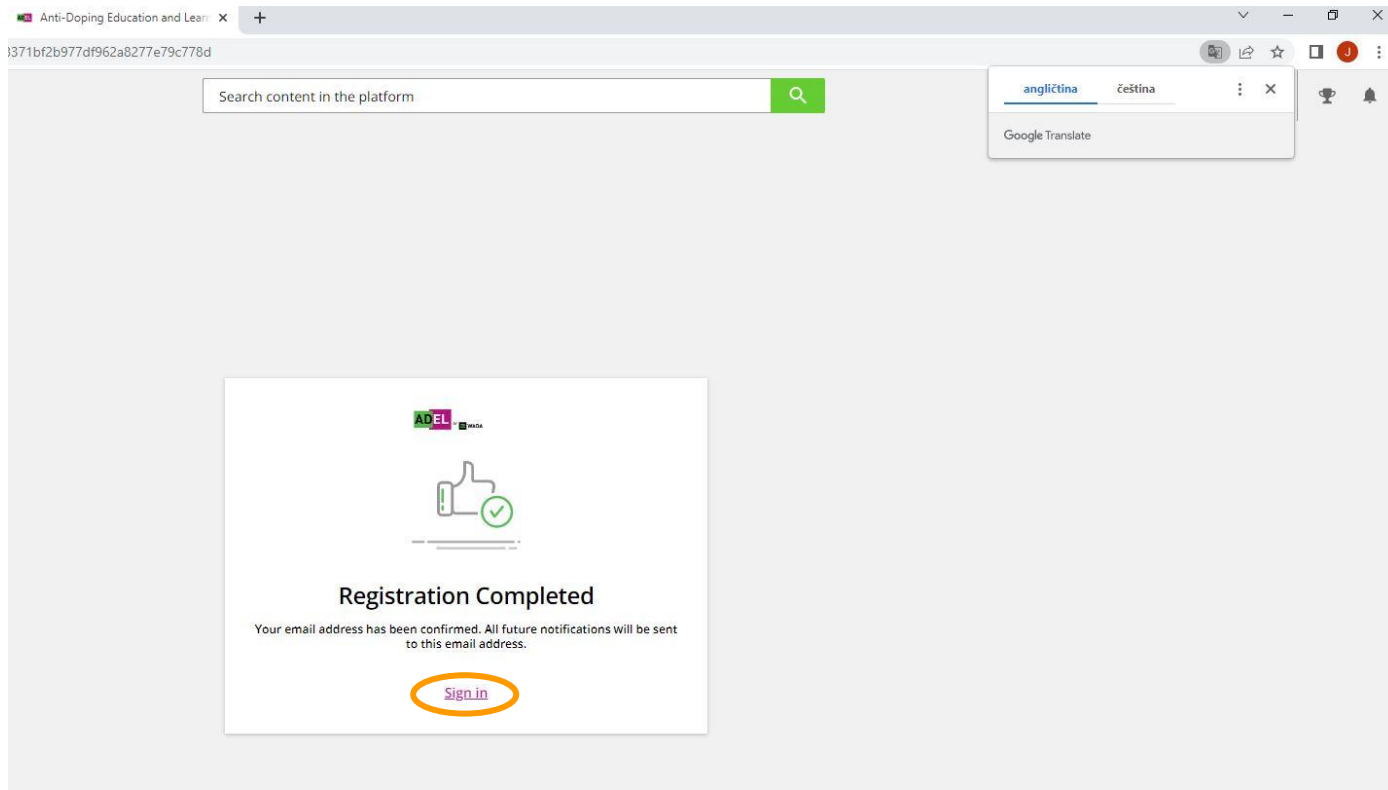

První přihlášení

Nyní se můžete přihlásit pomocí tlačítka **Sign in.**

Jak úspěšně zvládnout mezinárodní kurz ADEL

2) zahájení kurzu

Jak najít kurz

The screenshot shows a web browser window with the URL <https://adel.wada-ama.org/learn/lp/84/adel-pro-sportovce-mezinarodni-urovne-cestina-czech>. The page features a purple navigation bar with a search bar containing the text "Search content in the platform". Below the navigation bar, a course card is highlighted with an orange circle. The card displays a thumbnail image of a person in a blue and white athletic uniform, the title "ADEL pro sportovce mezinárodní úrovně (čeština / Czech)", and "2 courses". To the right of the card, a progress indicator shows "0%" and "Education Program Progress 0h 0m | 0h 0m". Below the course card, there is a section titled "About this education program" with a description of the program. At the bottom, there are two course listings, each with a thumbnail image and a brief description.